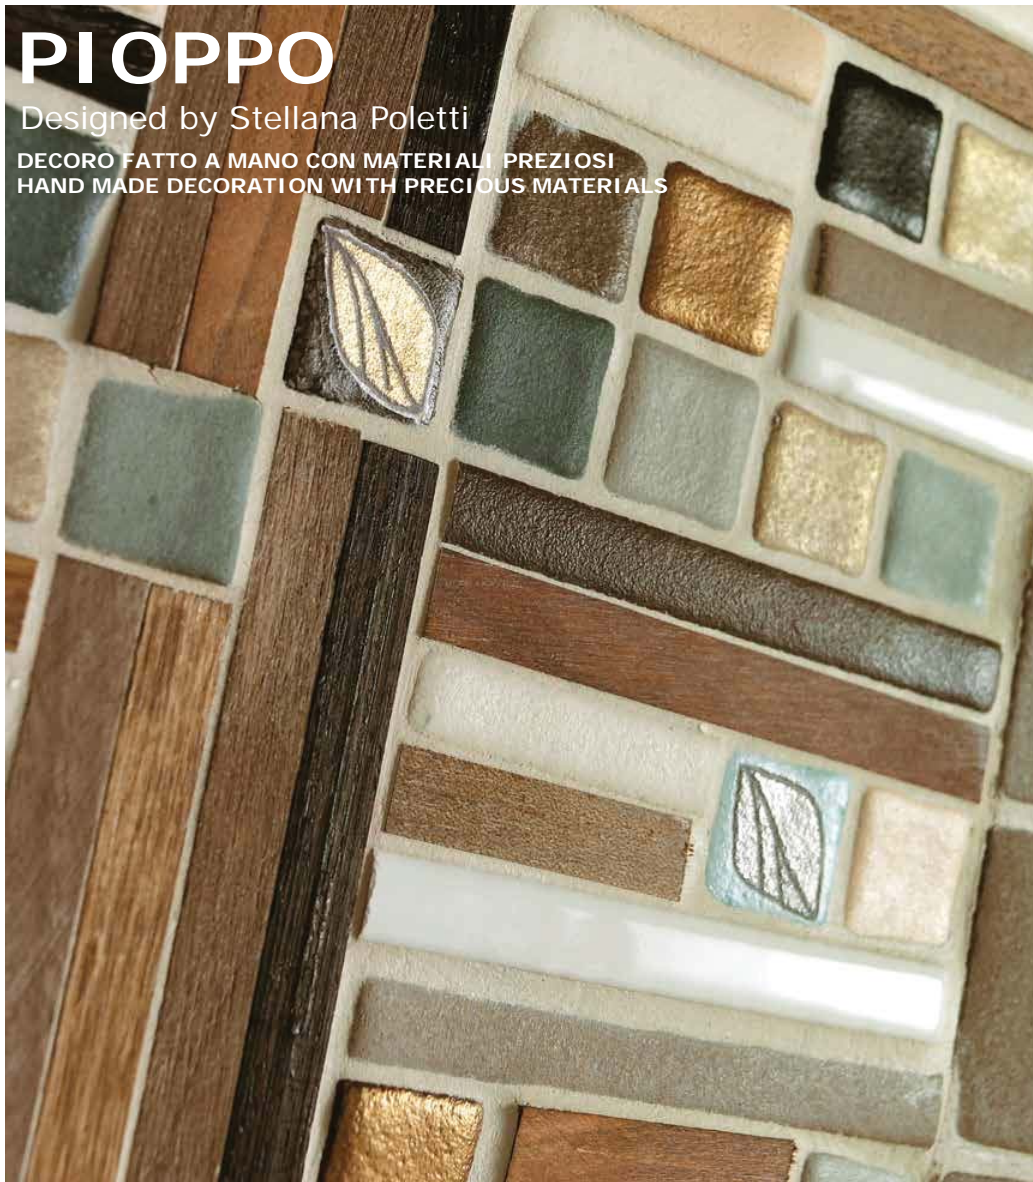

PIOPPO

Designed by Stellana Poletti

DECORO FATTO A MANO CON MATERIALI PREZIOSI
HAND MADE DECORATION WITH PRECIOUS MATERIALS

LE FASCE SU RETE_BANDS ON NET

SEI DIVERSE FASCE DECORATIVE, COMPOSTE CON L'USO DI LEGNI, SMALTI, ARGILLA E LE TESSERE DECORATE ED INCISE "PIOPPO". IL MIX DI MATERIALI ETEROGENEI, DAI TONI CALDI, LE RENDE PERFETTE NEI PIU' DIVERSI ACCOSTAMENTI.

Six different decorative bands, created using different wood types, enamels, clays and decorated and engraved tiles. The mix of heterogeneous materials and their warm tones make them perfect to a wide range of environments.