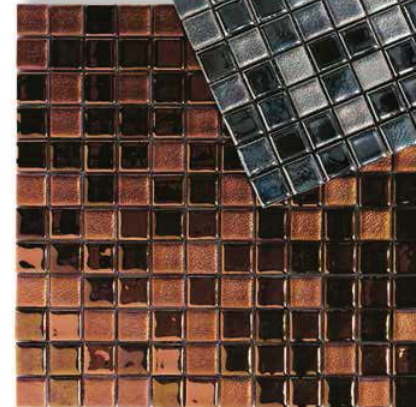

Oro/Gold: ●43

Platino e Rame/Platinum and Copper: ●40

COLORI COLOURS

**PLATINO LUCIDO
GLOSSY PLATINUM**

**PLATINO CRAQUELÉ
CRAQUELÉ PLATINUM**

**PLATINO VECCHIO
OLD PLATINUM**

**ORO LUCIDO
GLOSSY GOLD**

**ORO CRAQUELÉ
CRAQUELÉ GOLD**

**ORO VECCHIO
OLD GOLD**

**RAME LUCIDO
GLOSSY COPPER**

**RAME CRAQUELÉ
CRAQUELÉ COPPER**

**RAME VECCHIO
OLD COPPER**

SEMI NE PREZIOSE

DECORO REALIZZATO CON MATERIALI PREZIOSI
DECORATION PAINTED WITH PRECIOUS MATERIALS

MES 1P 1X1: ●41 
SEM 1P 2,5x2,5: ●38 
ORO LUCIDO
ORO VECCHIO
ORO CRAQUELE

Mosaico 2,5x2,5
su rete 30x30 cm
On net 30x30 cm

MES 2P 1X1: ●41 
SEM 2P 2,5x2,5: ●38 
PLATINO LUCIDO
PLATINO VECCHIO
PLATINO CRAQUELE

The Tabriz wood strips are available in three different heights and realized with uneven inserts of solid wood, slightly smoothed and treated with natural oils and waxes.
The wood types we use are the following: panga-panga, maple, afrormosia and light cherry. These articles are available with inserts in "bianco inglese" colour as well as in the "only wood" version.
The natural wood colour changes with the passing of time, even after being laid. The colour of the samples and of the pictures on these pages is only approximate: slight chromatic differences of each article are fundamental for the product design.