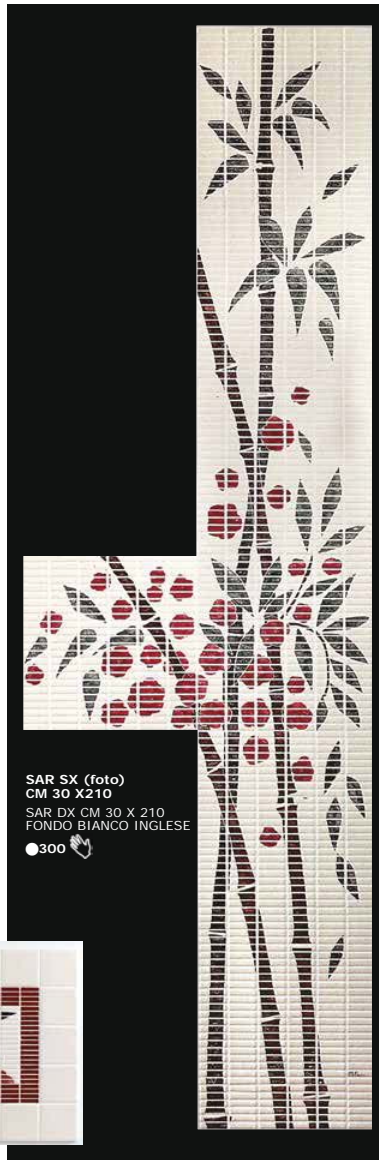

LE FASCE SU RETE / ON NET

LE FASCE SAYONARA SU FONDO BIANCO INGLESE SONO DISPONIBILI IN TRE MISURE: CM 10X30 - 5X30 - 2,5X30, CIASCUNA IN TRE VARIANTI DI DECORO, DA POSARE IN SEQUENZA ALTERNATA.

The Sayonara bands on a BIANCO INGLESE base are available in three different sizes: 10x30 - 5x30 - 2,5x30 cm, each in three different decorations, to be laid in alternating sequence.

SAR SX (foto)
CM 30 X 210
SAR DX CM 30 X 210
FONDO BIANCO INGLESE
●300