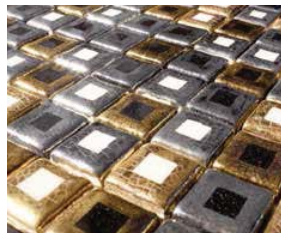

MONDRIAN

Designed by Stellana Poletti

DECORO DIPINTO A MANO CON MATERIALI PREZIOSI
HAND PAINTED DECORATION WITH PRECIOUS MATERIALS

NOTTE MN10

●39

NOTTE MN12 FASCIA 5x30

●23