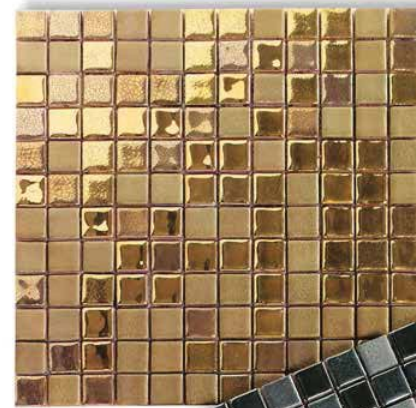

Oro/Gold: ●43

Platino e Rame/Platinum and Copper: ●40

COLORI COLOURS

**PLATINO LUCIDO
GLOSSY PLATINUM**

**PLATINO CRAQUELÉ
CRAQUELÉ PLATINUM**

**PLATINO VECCHIO
OLD PLATINUM**

**ORO LUCIDO
GLOSSY GOLD**

**ORO CRAQUELÉ
CRAQUELÉ GOLD**

**ORO VECCHIO
OLD GOLD**

**RAME LUCIDO
GLOSSY COPPER**

**RAME CRAQUELÉ
CRAQUELÉ COPPER**

**RAME VECCHIO
OLD COPPER**

SEMI NE PREZIOSE

DECORO REALIZZATO CON MATERIALI PREZIOSI
DECORATION PAINTED WITH PRECIOUS MATERIALS

MES 1P 1X1: ●41 
SEM 1P 2,5x2,5: ●38 
ORO LUCIDO
ORO VECCHIO
ORO CRAQUELE

Mosaico 2,5x2,5
su rete 30x30 cm
On net 30x30 cm

MES 2P 1X1: ●41 
SEM 2P 2,5x2,5: ●38 
PLATINO LUCIDO
PLATINO VECCHIO
PLATINO CRAQUELE

The Tabriz wood strips are available in three different heights and realized with uneven inserts of solid wood, slightly smoothed and treated with natural oils and waxes.
The wood types we use are the following: panga-panga, maple, afrormosia and light cherry. These articles are available with inserts in "bianco inglese" colour as well as in the "only wood" version.
The natural wood colour changes with the passing of time, even after being laid. The colour of the samples and of the pictures on these pages is only approximate: slight chromatic differences of each article are fundamental for the product design.