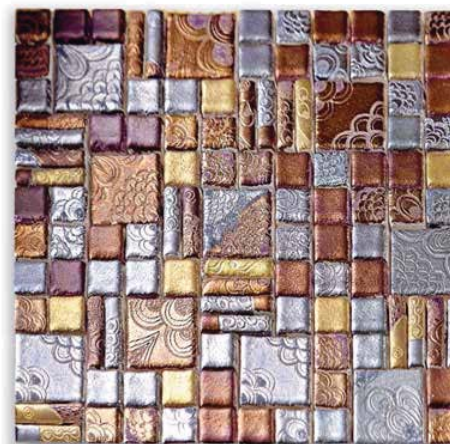

Collezione Decori CSA
30x30 cm su rete/on net
●220