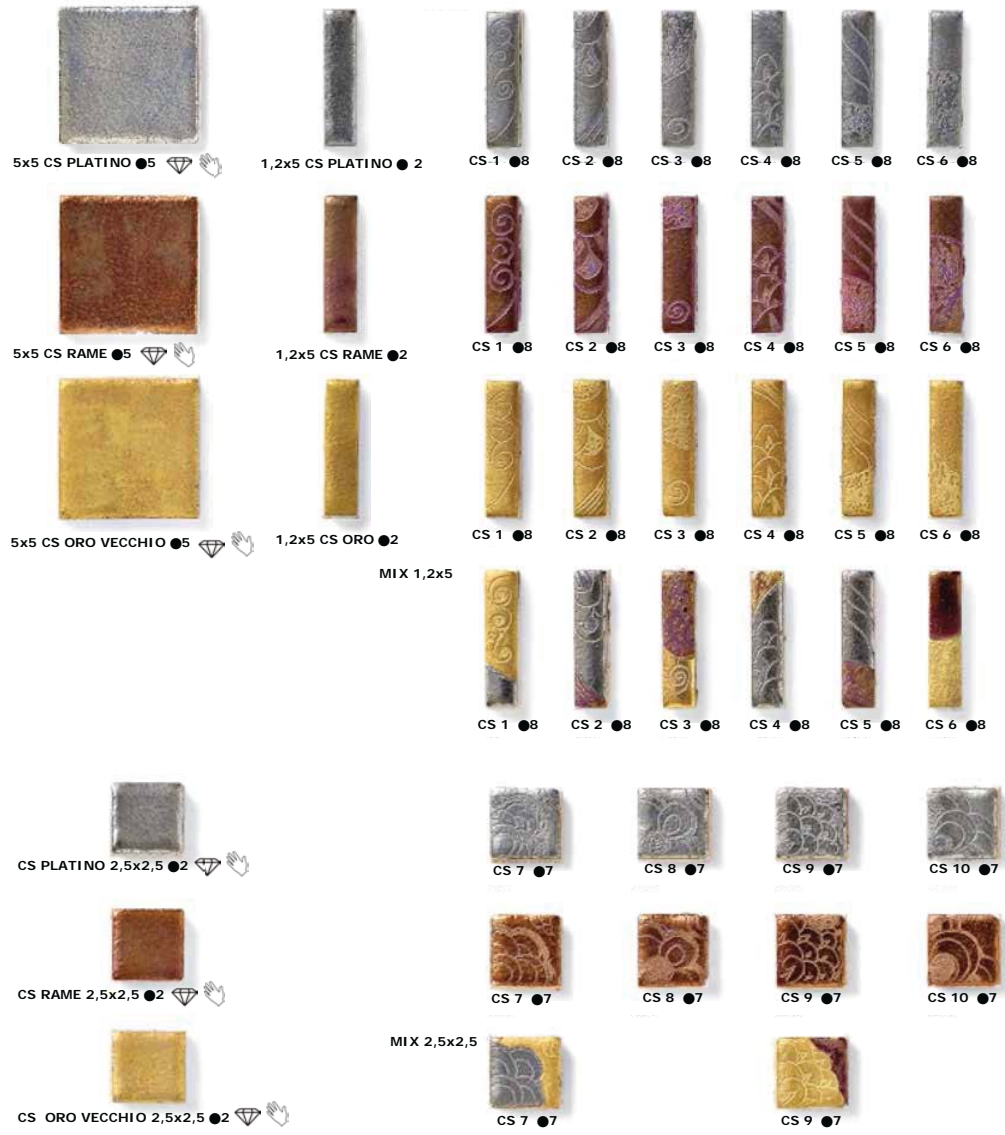

Oro/Gold: ●43

Platino e Rame/Platinum and Copper: ●40

COLORI COLOURS

**PLATINO LUCIDO
GLOSSY PLATINUM**

**PLATINO CRAQUELÉ
CRAQUELÉ PLATINUM**

**PLATINO VECCHIO
OLD PLATINUM**

**ORO LUCIDO
GLOSSY GOLD**

**ORO CRAQUELÉ
CRAQUELÉ GOLD**

These six different decorative strips, in Avorio and Grigio Manhattan of the "le Argille Chiare VFC" collection, can be easily matched with the Ceramica di Treviso most popular enamels and ceramic collections.

CESELLI

Designed by Stellana Poletti

DECORO FATTO A MANO CON MATERIALI PREZIOSI
HAND MADE DECORATION WITH PRECIOUS MATERIALS

Collezione Decori
10x10 Bianco Seta
Decoro:
Mix Ceselli 5x5 Rame - Platino

Collezione Decori
Mix Ceselli 2,5x2,5 Rame - Platino

The Tabriz wood strips are available in three different heights and realized with uneven inserts of solid wood, slightly smoothed and treated with natural oils and waxes.
The wood types we use are the following: panga-panga, maple, afrormosia and light cherry. These articles are available with inserts in "bianco inglese" colour as well as in the "only wood" version.
The natural wood colour changes with the passing of time, even after being laid. The colour of the samples and of the pictures on these pages is only approximate: slight chromatic differences of each article are fundamental for the product design.