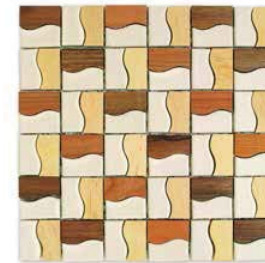

TESSITURE TSS A
CM 30x30 SU RETE / ON NET 30x30
●35