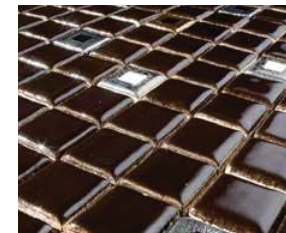

NOTTE MIX NERO MN16

●24