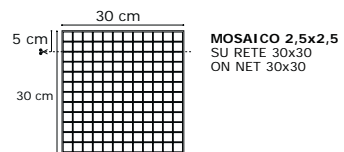

MONDRIAN

Designed by Stellana Poletti

DECORO DIPINTO A MANO CON MATERIALI PREZIOSI
HAND PAINTED DECORATION WITH PRECIOUS MATERIALS

NOTTE MN10

●39

NOTTE MN12 FASCIA 5x30

●23